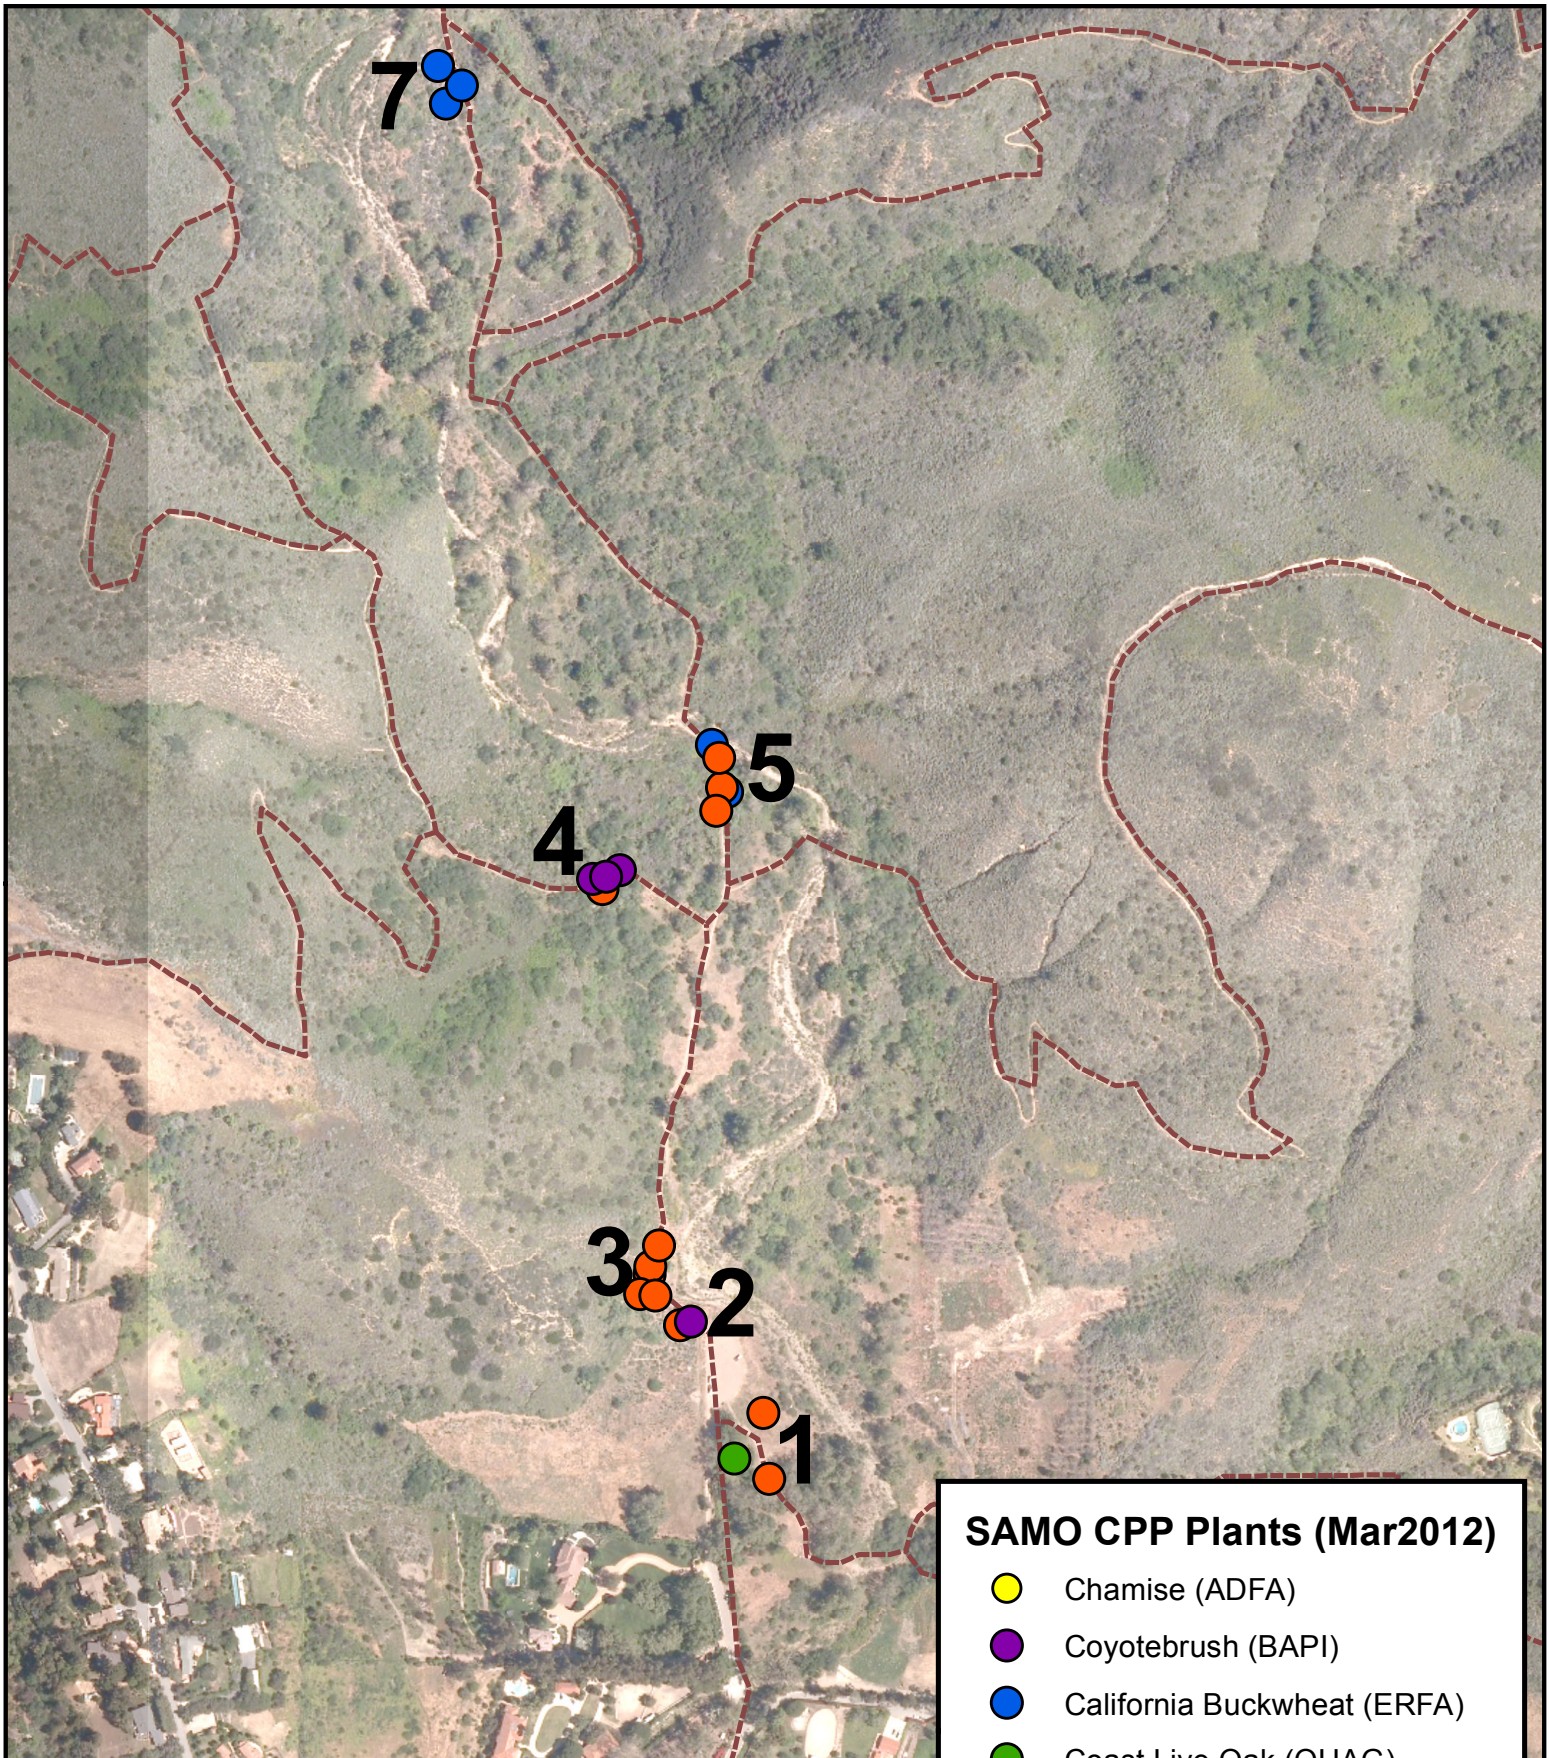

# CPP SAMO Zuma Canyon Monitoring Sites

## SAMO CPP Plants (Mar2012)

- Chamise (ADFA)
- Coyotebrush (BAPI)
- California Buckwheat (ERFA)
- Coast Live Oak (QUAG)
- Valley Oak (QULO)
- Blue Elderberry (SANI)

--- Trails

N

0 70 140 280 Meters