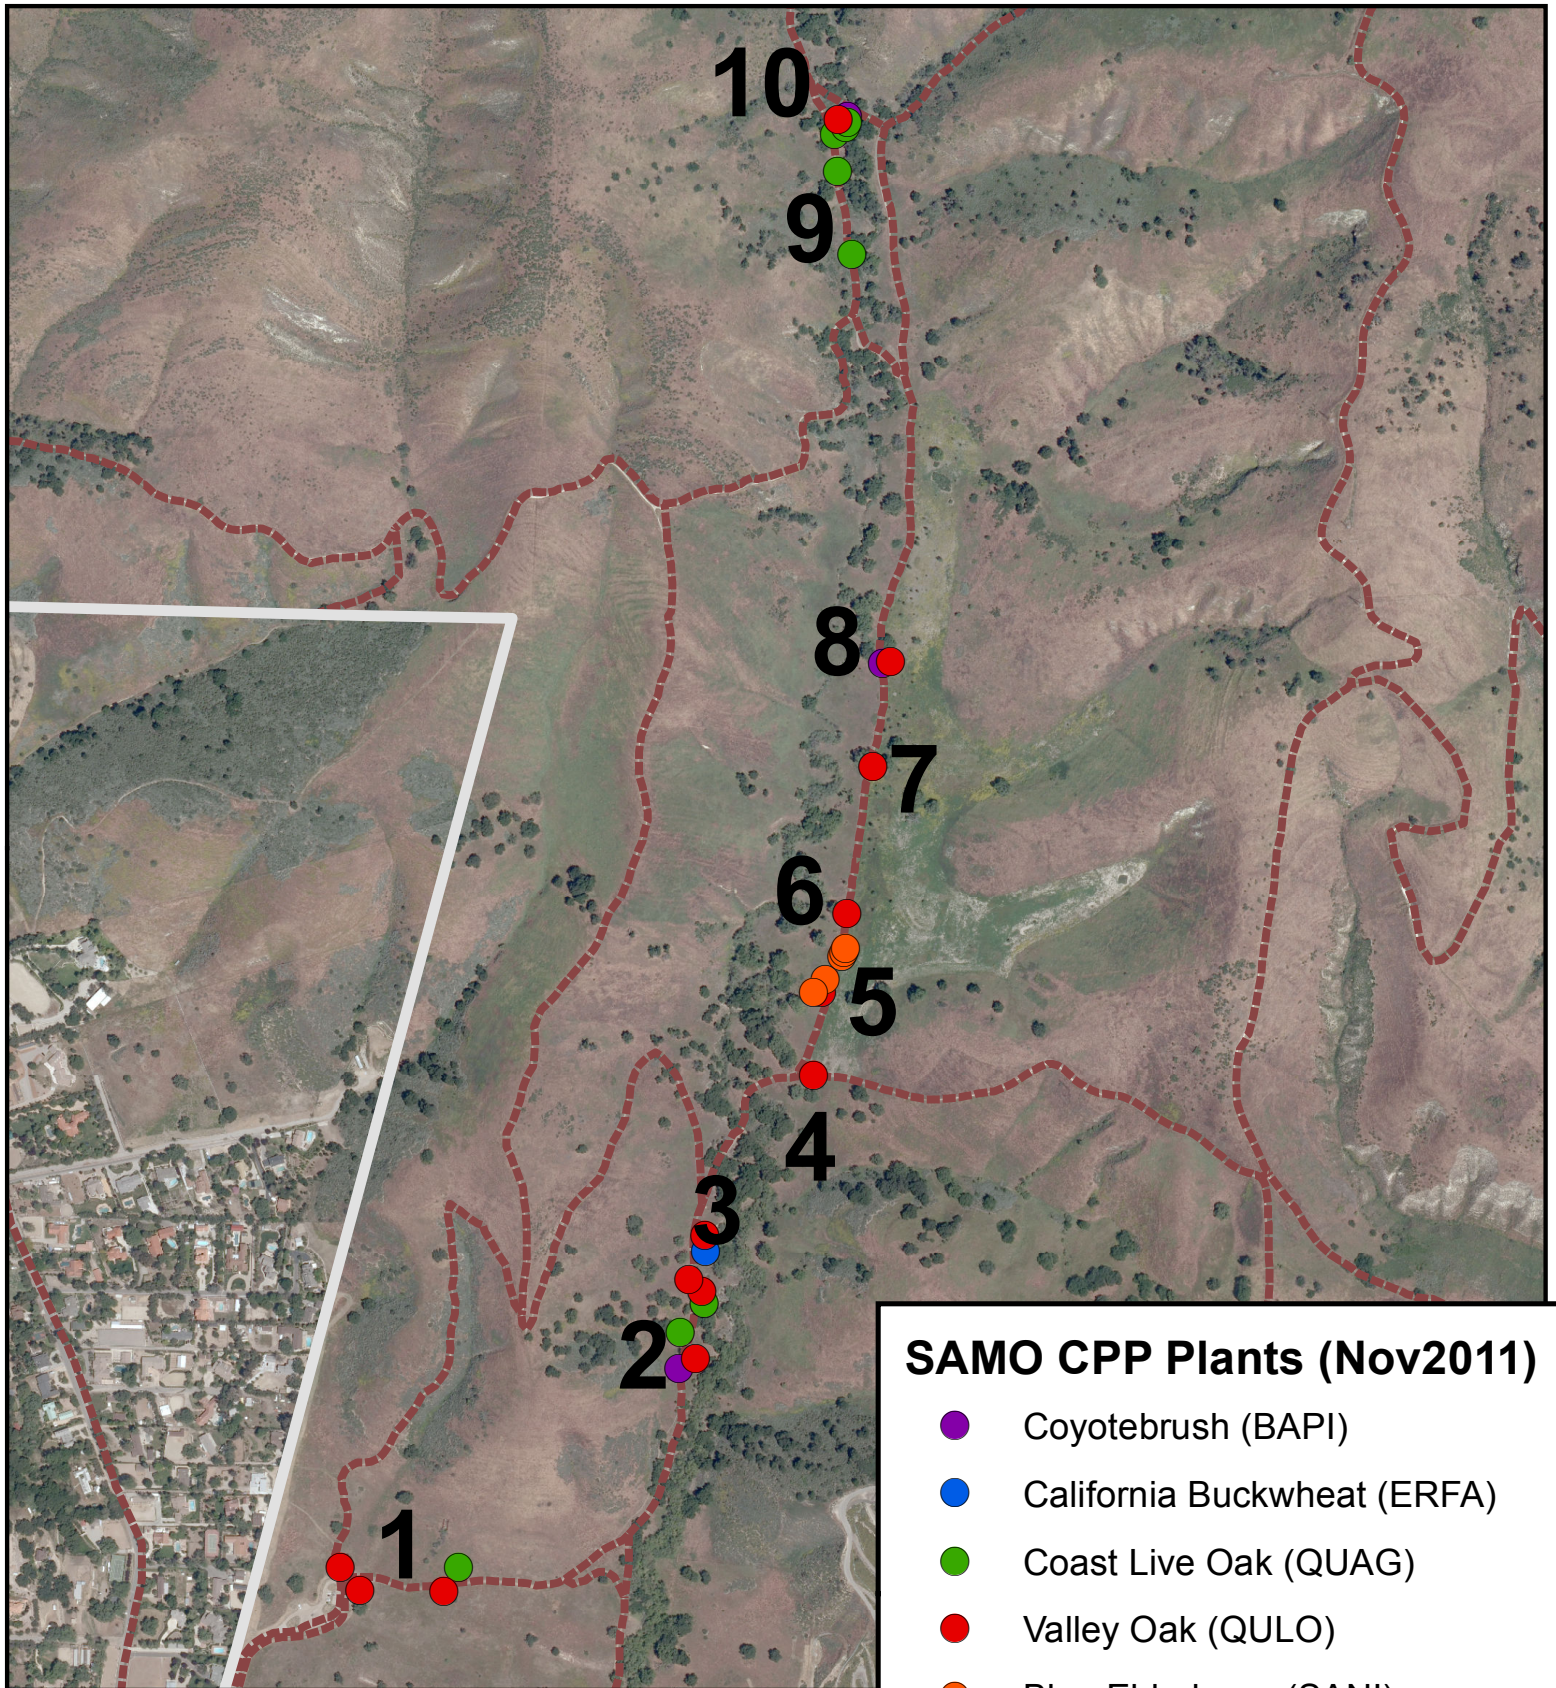

CPP SAMO Cheeseboro Canyon (CHCA) Monitoring Sites

SAMO CPP Plants (Nov2011)

- Coyotebrush (BAPI)
- California Buckwheat (ERFA)
- Coast Live Oak (QUAG)
- Valley Oak (QULO)
- Blue Elderberry (SANI)

□ NRA boundary

--- Trails

N

0 150 300 600 Meters