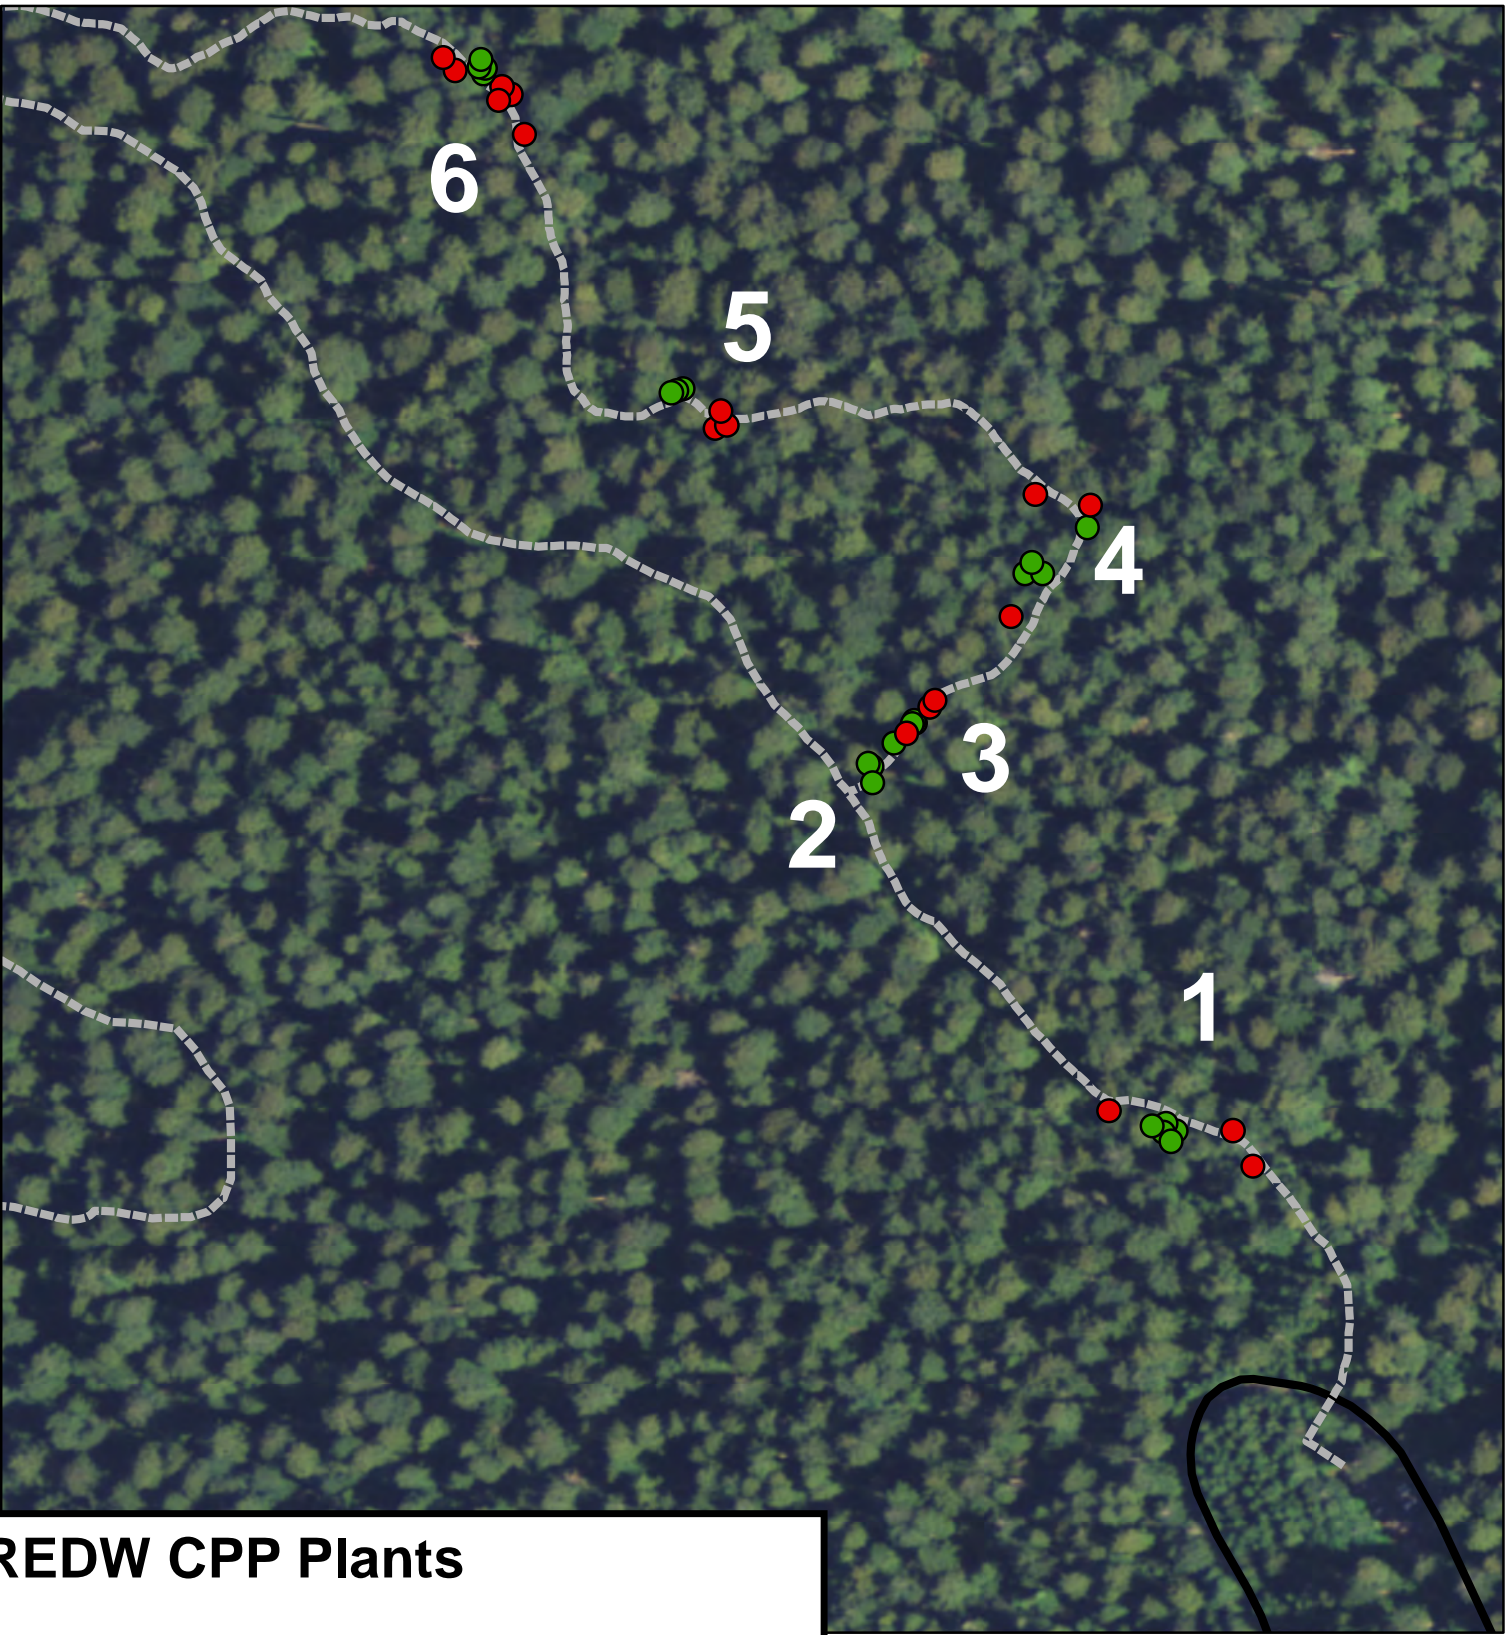

# CPP REDW Lady Bird Johnson (LBJ) Monitoring Sites

**REDW CPP Plants**

- Rhododendron macrophyllum (RHMA)
- Trillium ovatum (TROV)
- Trails
- Road

# CPP REDW Lady Bird Johnson (LBJ) Monitoring Sites and Plants