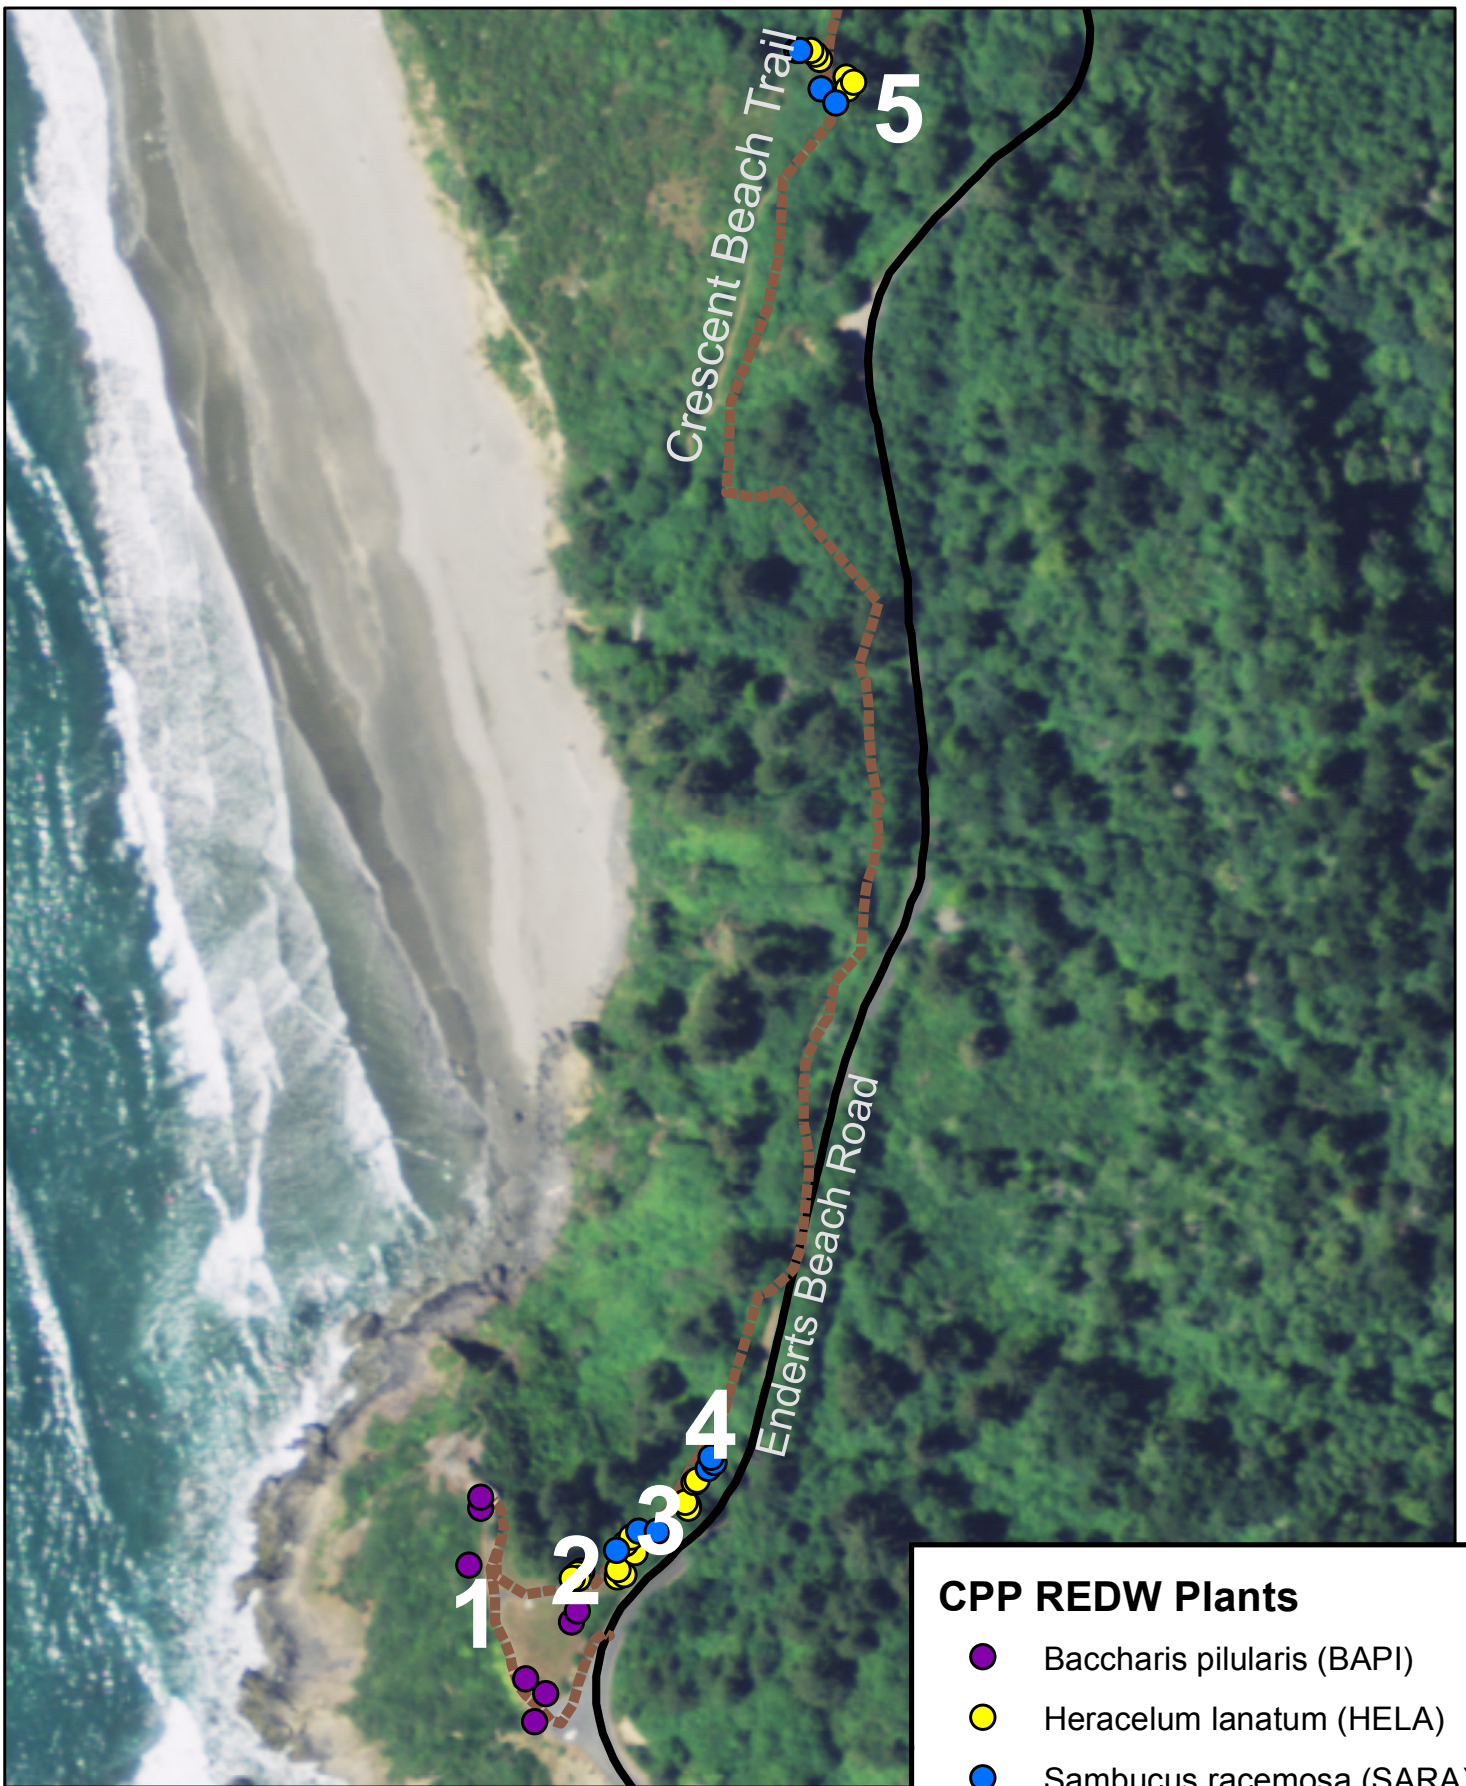

CPP REDW Crescent Beach Overlook (CBO) Monitoring Sites

CPP REDW Plants

-  Baccharis pilularis (BAPI)
-  Heracelum lanatum (HELA)
-  Sambucus racemosa (SARA)

 Trails

 Road

0 50 100 200 Meters

CPP REDW Crescent Beach Overlook (CBO) Monitoring Sites and Plants